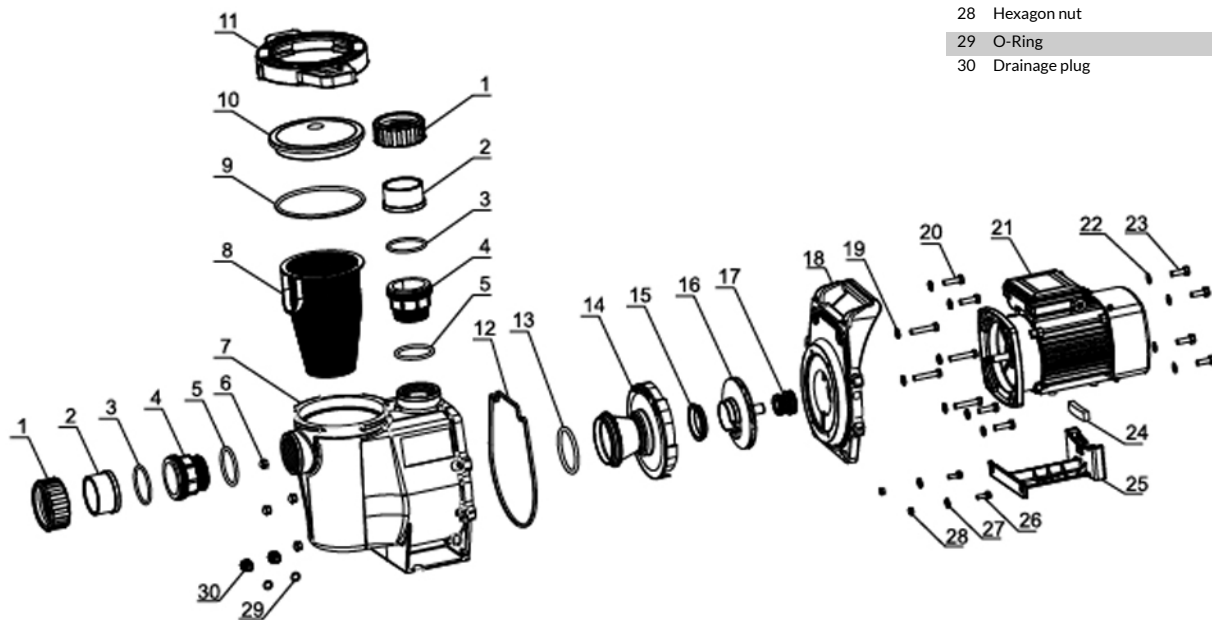

EXPLOSIÓN DE PARTES

MOTOBOMBA PARA PISCINA

 **Tigris**

(4 HP)

WATEX[®]

No.	Nombre
1	Tie-in nut
2	Tie
3	O-Ring
4	Transition union
5	O-Ring

No.	Nombre
6	Acom nut
7	Pump casing
8	Filter
9	O-Ring
10	Transparent cover

No.	Nombre
11	Gland cover of transparent cover
12	Gasket
13	O-Ring
14	Guide vane assembly
15	Guide vane assembly
16	Impeller
17	Mechanical seal
18	Difuser
19	Washer
20	Hexagon screw
21	Motor
22	Washer
23	Hexagon screw
24	Plastic strips
25	Base
26	Hexagon screw
27	Washer
28	Hexagon nut
29	O-Ring
30	Drainage plug